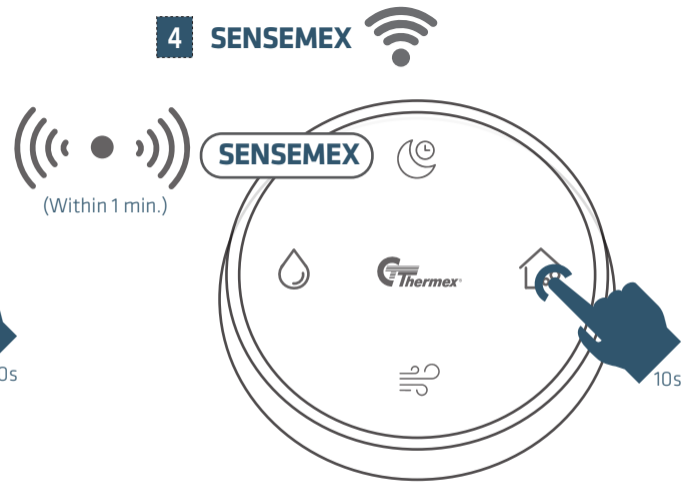

OTHER THERMEX® HOOD PAIRING OPTIONS: