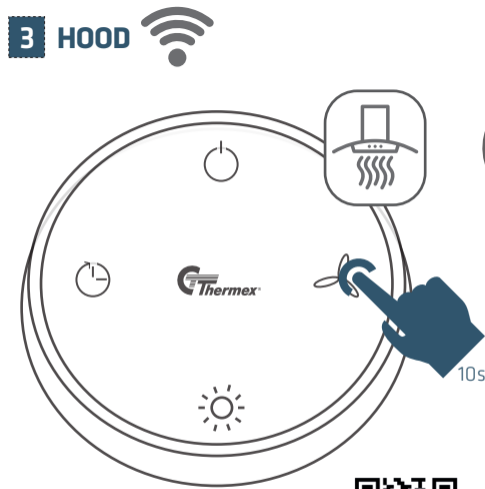

OTHER THERMEX® HOOD PAIRING OPTIONS: