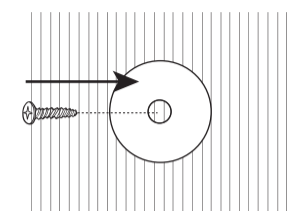

INDOOR AIR QUALITY SENSOR

THERMEX® SENSEMEX

INDOOR AIR QUALITY SENSOR

Thermex Sensemex indoor air quality sensor for Thermex hood or Thermex Ventmex. The sensor measures the air quality and automatically adjusts the ventilation.

VOC

HUMIDITY

SLEEP (8 h)

BOOST (15 min.)

1

AA - 1,5 V

2x AA

= 10 min. calibration mode

10 min.

2

2b

min. 1 meter

THERMEX® SENSEMEX

QUICKGUIDE

536.99.5052.9

THERMEX SCANDINAVIA A/S

www.thermex.dk

info@thermex.dk