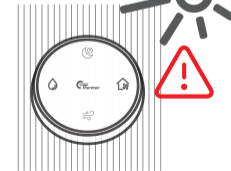

INDOOR AIR QUALITY SENSOR

THERMEX® SENSEMEX

INDOOR AIR QUALITY SENSOR

Thermex Sensemex indoor air quality sensor for Thermex hood or Thermex Ventmex. The sensor measures the air quality and automatically adjusts the ventilation.

VOC

HUMIDITY

SLEEP (8 h)

BOOST (15 min.)

1

AA - 1,5 V

2x AA

= 10 min. calibration mode

10 min.

2

2b

min. 1 meter

THERMEX® SENSEMEX

QUICKGUIDE

536.99.5052.9

THERMEX SCANDINAVIA A/S

www.thermex.dk

info@thermex.dk